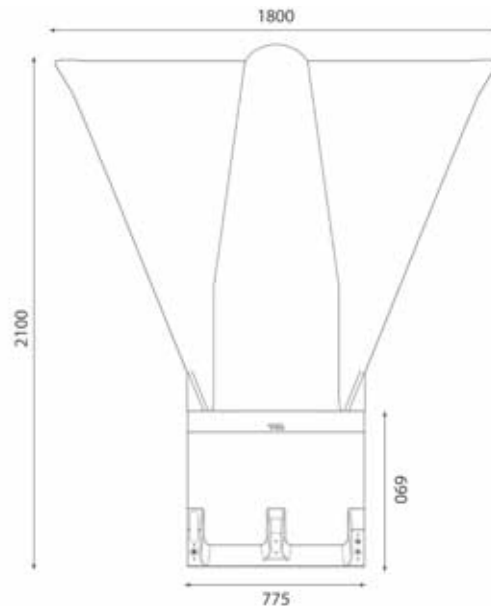

Refrigerant	R-410A
Power (V/Hz)	230V / 50Hz ~ 60Hz
Cooling capacity (BTU)	5000
Cooling capacity (W)	1860
Cooling input power (W)	270 ~ 620
Cooling current (A)	1.5 ~ 3.4

Air volume (m ³ /h)	250 ~ 500
Compressor brand	Sanyo
Compressor type	DC Twin Rotary
Weight indoor unit (kg)	25 (net) 28 (gross)
Weight outdoor unit (kg)	42 (net) 45 (gross)
Liquid side / gas side	1/4" / 3/8"