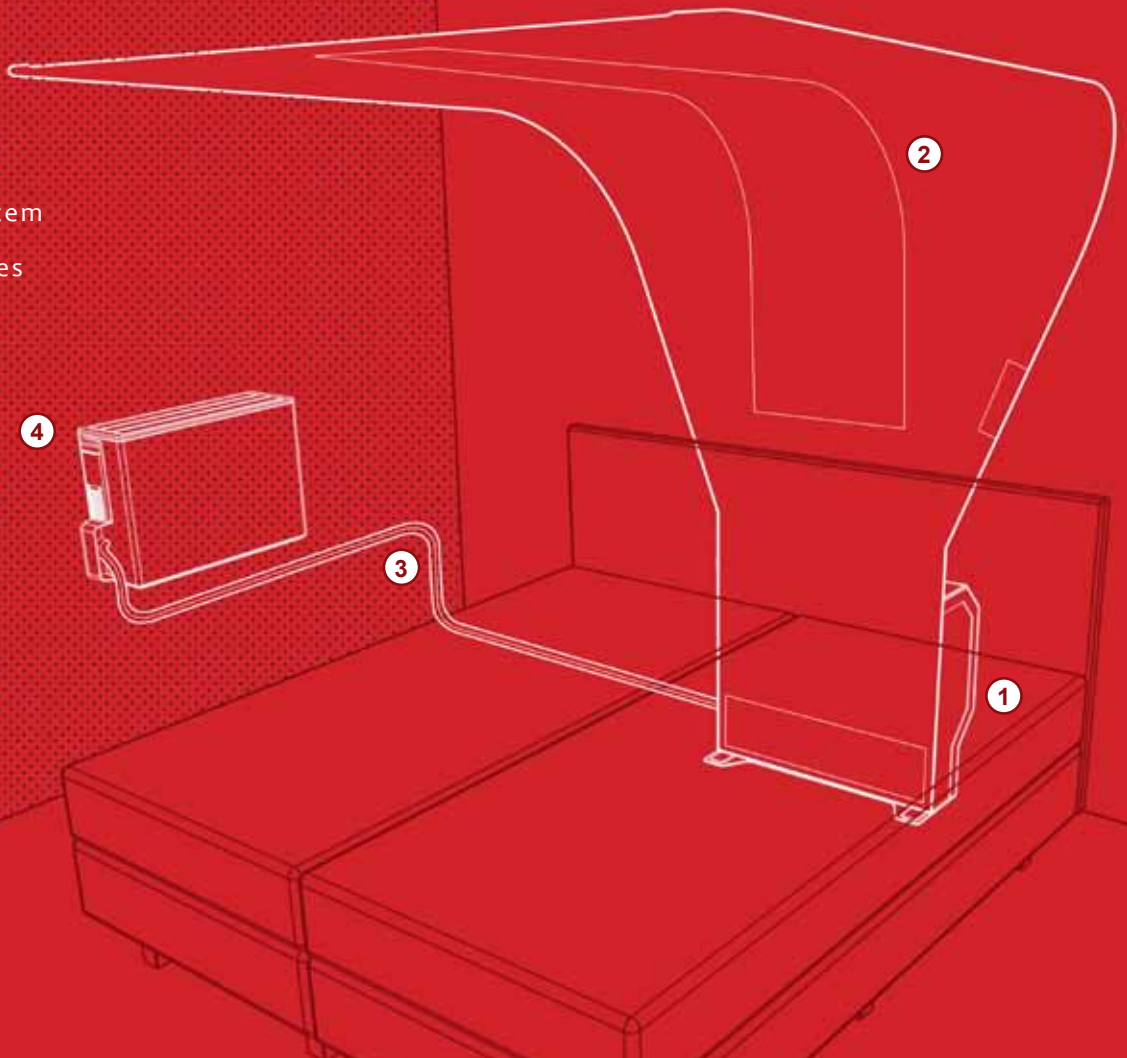

evening
breeze
canopi

Cool Dreams for a
Better Planet

Dream Away in Green Luxury

Evening Breeze provides sleepers worldwide with an unmatched sleeping experience, in perfect temperature, humidity and air quality, and without noise, draft or excessive energy use, which comes with conventional air conditioning. The patented system features a beautiful canopy, which gently spreads the cool air over the sleepers, allowing you to enjoy your perfect night's sleep. Every night again and again...

- ① Indoor Unit
- ② Ventilation System
- ③ Refrigerant Lines
- ④ Outdoor Unit

Evening Breeze CANOPI

The award winning Evening Breeze CANOPI ensures your perfect sleeping environment. The stylish and easy to use remote enables you to select the desired sleeping climate. According to your wishes the air is cooled, dehumidified and filtered, to provide you an optimal sleeping climate. The design of all Evening Breeze products makes them absolutely silent and draft free, ensuring your peaceful night.

Save up to 80% of energy

Using the Evening Breeze bed climate system instead of the conventional air conditioner saves you 60% to 80% on your air conditioning's energy use. This is a welcome relief for our precious environment and a huge financial benefit for you. The typical payback period is a year, check your utility bill to calculate your personal earnings potential!